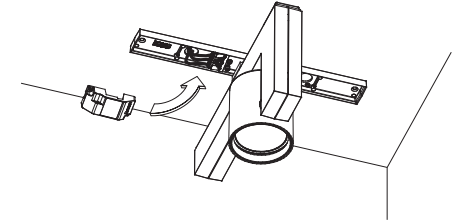

2. installation

supply power from ceiling

drill 2 (dia 5) holes according to pattern
make sure the supplied cable is positioned at exact 65mm from one of the drilled holes

insert plugs

kreon installation manual

3. installation

pull luminaire from its base and twist 90°

remove connection cover

mount luminaire on ceiling and pull cables through the hole next to the connector

connect power/grounding and replace cover

4. installation

in case of dimming (1-10V - dali):
connect the dimming wires to the connector
on the opposite side of the power connector

in case of 1-10V:
polarity: + = red, - = black

pull luminaire and twist 90°