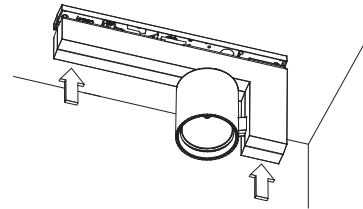

3. installation

pull luminaire from its base and twist 90°

remove connection cover

mount luminaire on ceiling and pull cables through the hole next to the connector

connect power/grounding and replace cover

4. installation

in case of dimming (1-10V - dali):
connect the dimming wires to the connector
on the opposite side of the power connector

in case of 1-10V:
polarity: + = red, - = black

pull luminaire and twist 90°

close the luminaire

aim spotlight manually
caution: fixture head can be hot!

5. installation

to lighten other direction
pull luminaire on both ends

twist luminaire 180°

close luminaire and aim spot manually