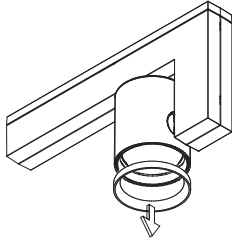

kreon installation manual

accessories

remove louvre