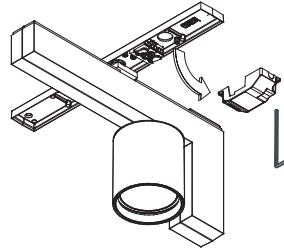

2. installation

supply power from ceiling

drill 2 (dia 5) holes according to pattern
make sure the supplied cable is positioned at exact 65mm from one of the drilled holes

insert plugs

kreon installation manual

3. installation

pull luminaire from its base and twist 90°

remove connection cover

mount luminaire on ceiling and pull cables through the hole next to the connector

connect power/grounding and replace cover