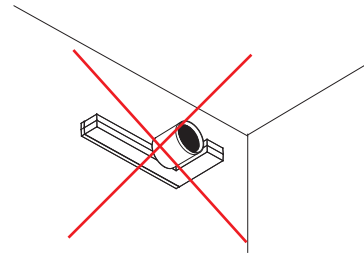

close the luminaire

aim spotlight manually
caution: fixture head can be hot!

5. installation

to lighten other direction
pull luminaire on both ends

twist luminaire 180°

close luminaire and aim spot manually

kreon installation manual

accessories

remove louvre

place the anti-glare louvre KR762002 in the louvre and place the accessory back in the head of the fixture

7. wall mounting

it is allowed to mount the Erubo vertically on the wall

it is NOT allowed to mount the Erubo horizontally on the wall (due to the weight of the fixture)

pictures

kreon light source information

Fixture reference	LED reference	Energy Efficiency Class	QR-code	EPREL link
KR92163X-8327-XX-XX	KR7000102905	E		https://eprel.ec.europa.eu/qr/1093540
KR92163X-8330-XX-XX	KR7000103075	F		https://eprel.ec.europa.eu/qr/1093493
KR92163X-8340-XX-XX	KR7000103077	E		https://eprel.ec.europa.eu/qr/1093491
KR92163X-9027-XX-XX	KR7000103923	F		https://eprel.ec.europa.eu/qr/1093522
KR92163X-9030-XX-XX	KR7000103924	F		https://eprel.ec.europa.eu/qr/1093521
KR92163X-9035-XX-XX	KR7000103925	F		https://eprel.ec.europa.eu/qr/1093520
KR92163X-9040-XX-XX	KR7000103926	F		https://eprel.ec.europa.eu/qr/1093519
KR92164X-8327-XX-XX	KR7000102907	E		https://eprel.ec.europa.eu/qr/1093540
KR92164X-8330-XX-XX	KR7000103048	F		https://eprel.ec.europa.eu/qr/1093588
KR92164X-8340-XX-XX	KR7000103050	E		https://eprel.ec.europa.eu/qr/1093537
KR92164X-9027-XX-XX	KR7000103971	F		https://eprel.ec.europa.eu/qr/1093568