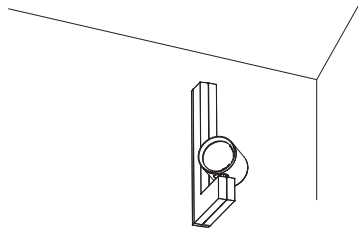

close the luminaire

aim spotlight manually
caution: fixture head can be hot!

5. installation

to lighten other direction
pull luminaire on both ends

twist luminaire 180°

close luminaire and aim spot manually

kreon installation manual

accessories

remove louvre

place the anti-glare louvre KR762002 in the louvre and place the accessory back in the head of the fixture

7. wall mounting

it is allowed to mount the Erubo vertically on the wall

it is NOT allowed to mount the Erubo horizontally on the wall (due to the weight of the fixture)

pictures

kreon light source information

Fixture reference	LED reference	Energy Efficiency Class	QR-code	EPREL link
KR92163X-8327-XX-XX	KR7000102905	E		https://eprel.ec.europa.eu/qr/1093540
KR92163X-8330-XX-XX	KR7000103075	F		https://eprel.ec.europa.eu/qr/1093493
KR92163X-8340-XX-XX	KR7000103077	E		https://eprel.ec.europa.eu/qr/1093491
KR92163X-9027-XX-XX	KR7000103923	F		https://eprel.ec.europa.eu/qr/1093522
KR92163X-9030-XX-XX	KR7000103924	F		https://eprel.ec.europa.eu/qr/1093521
KR92163X-9035-XX-XX	KR7000103925	F		https://eprel.ec.europa.eu/qr/1093520
KR92163X-9040-XX-XX	KR7000103926	F		https://eprel.ec.europa.eu/qr/1093519
KR92164X-8327-XX-XX	KR7000102907	E		https://eprel.ec.europa.eu/qr/1093540
KR92164X-8330-XX-XX	KR7000103048	F		https://eprel.ec.europa.eu/qr/1093588
KR92164X-8340-XX-XX	KR7000103050	E		https://eprel.ec.europa.eu/qr/1093537
KR92164X-9027-XX-XX	KR7000103971	F		https://eprel.ec.europa.eu/qr/1093568