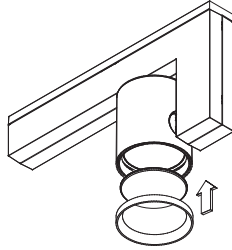

place the anti-glare louvre KR762002 in the louvre and place the accessory back in the head of the fixture