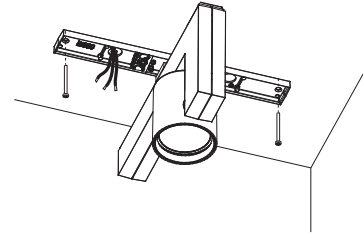

2. installation

supply power from ceiling

drill 2 (dia 5) holes according to pattern
make sure the supplied cable is positioned at exact 65mm from one of the drilled holes

insert plugs

kreon installation manual

3. installation

pull luminaire from its base and twist 90°

remove connection cover

mount luminaire on ceiling and pull cables through the hole next to the connector

connect power/grounding and replace cover

4. installation

in case of dimming (1-10V - dali):
connect the dimming wires to the connector
on the opposite side of the power connector

in case of 1-10V:
polarity: + = red, - = black

pull luminaire and twist 90°