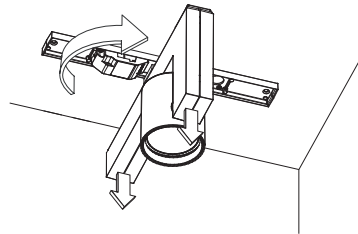

2. installation

supply power from ceiling

drill 2 (dia 5) holes according to pattern
make sure the supplied cable is positioned at exact 65mm from one of the drilled holes

insert plugs

kreon installation manual

3. installation

pull luminaire from its base and twist 90°

remove connection cover

mount luminaire on ceiling and pull cables through the hole next to the connector

connect power/grounding and replace cover

4. installation

in case of dimming (1-10V - dali):
connect the dimming wires to the connector
on the opposite side of the power connector

in case of 1-10V:
polarity: + = red, - = black

pull luminaire and twist 90°