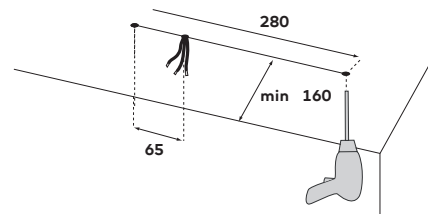

2. installation

supply power from ceiling

drill 2 (dia 5) holes according to pattern
make sure the supplied cable is positioned at exact 65mm from one of the drilled holes

insert plugs

kreon installation manual