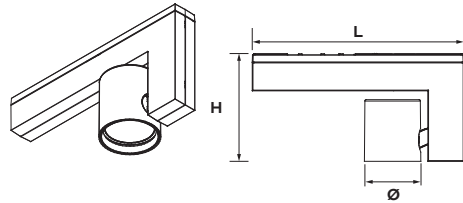

kreon installation manual

technics & dimensions

name	reference	voltage VAC	frequency	led current	nom. input current driver	max. power	power factor λ	LxWxH
erubo surface mounted phase dim	KR92163X-XXXX-PD	230V	50/60Hz	500mA	0,22A	36,4W	0,92	300x80x150
erubo surface mounted 1-10V dim	KR92163X-XXXX-VD	230V	50/60Hz	500mA	0,15A	36W	0,95	300x80x150
erubo surface mounted dali dim	KR92163X-XXXX-DD	230V	50/60Hz	500mA	0,2A	26,3W	0,9	300x80x150

remark: due to the high temperature that occurs on the adjustable part, the luminaire must be placed out of arms reach

Please make sure the main voltage is disconnected before proceeding! ⚡

1. light source/gear information