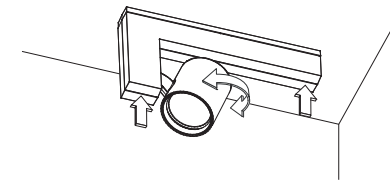

4. installation

in case of dimming (1-10V - dali):
connect the dimming wires to the connector
on the opposite side of the power connector

in case of 1-10V:
polarity: + = red, - = black

pull luminaire and twist 90°

close the luminaire

aim spotlight manually
caution: fixture head can be hot!

5. installation

to lighten other direction
pull luminaire on both ends

twist luminaire 180°

close luminaire and aim spot manually