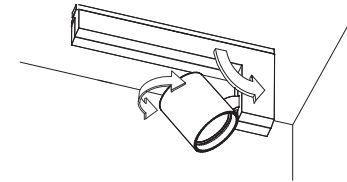

3. installation

pull luminaire from its base and twist 90°

remove connection cover

mount luminaire on ceiling and pull cables through the hole next to the connector

connect power/grounding and replace cover

4. installation

in case of dimming (1-10V - dali):
connect the dimming wires to the connector
on the opposite side of the power connector

in case of 1-10V:
polarity: + = red, - = black

pull luminaire and twist 90°

close the luminaire

aim spotlight manually
caution: fixture head can be hot!

5. installation

to lighten other direction
pull luminaire on both ends

twist luminaire 180°

close luminaire and aim spot manually