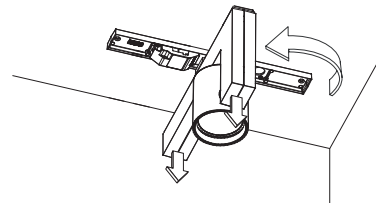

3. installation

pull luminaire from its base and twist 90°

remove connection cover

mount luminaire on ceiling and pull cables through the hole next to the connector

connect power/grounding and replace cover

4. installation

in case of dimming (1-10V - dali):
connect the dimming wires to the connector
on the opposite side of the power connector

in case of 1-10V:
polarity: + = red, - = black

pull luminaire and twist 90°

close the luminaire

aim spotlight manually
caution: fixture head can be hot!

5. installation

to lighten other direction
pull luminaire on both ends

twist luminaire 180°

close luminaire and aim spot manually