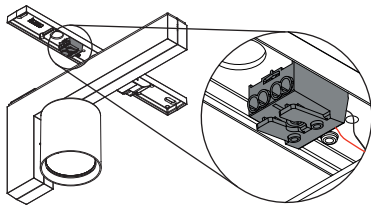

2. installation

supply power from ceiling

drill 2 (dia 5) holes according to pattern
make sure the supplied cable is positioned at exact 65mm from one of the drilled holes

insert plugs

kreon installation manual

3. installation

pull luminaire from its base and twist 90°

remove connection cover

mount luminaire on ceiling and pull cables through the hole next to the connector

connect power/grounding and replace cover

4. installation

in case of dimming (1-10V - dali):
connect the dimming wires to the connector
on the opposite side of the power connector

in case of 1-10V:
polarity: + = red, - = black

pull luminaire and twist 90°