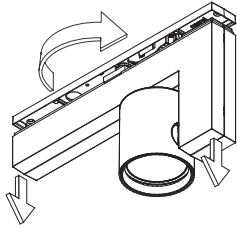

2. installation

supply power from ceiling

drill 2 (dia 5) holes according to pattern
make sure the supplied cable is positioned at exact 65mm from one of the drilled holes

insert plugs

kreon installation manual

3. installation

pull luminaire from its base and twist 90°

remove connection cover

mount luminaire on ceiling and pull cables through the hole next to the connector

connect power/grounding and replace cover