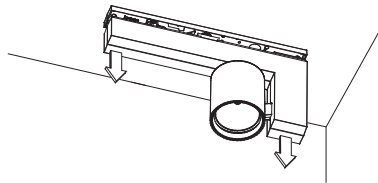

close the luminaire

aim spotlight manually
caution: fixture head can be hot!

5. installation

to lighten other direction
pull luminaire on both ends

twist luminaire 180°

close luminaire and aim spot manually