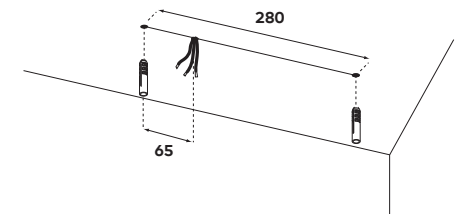

2. installation

supply power from ceiling

drill 2 (dia 5) holes according to pattern
make sure the supplied cable is positioned at exact 65mm from one of the drilled holes

insert plugs

kreon installation manual